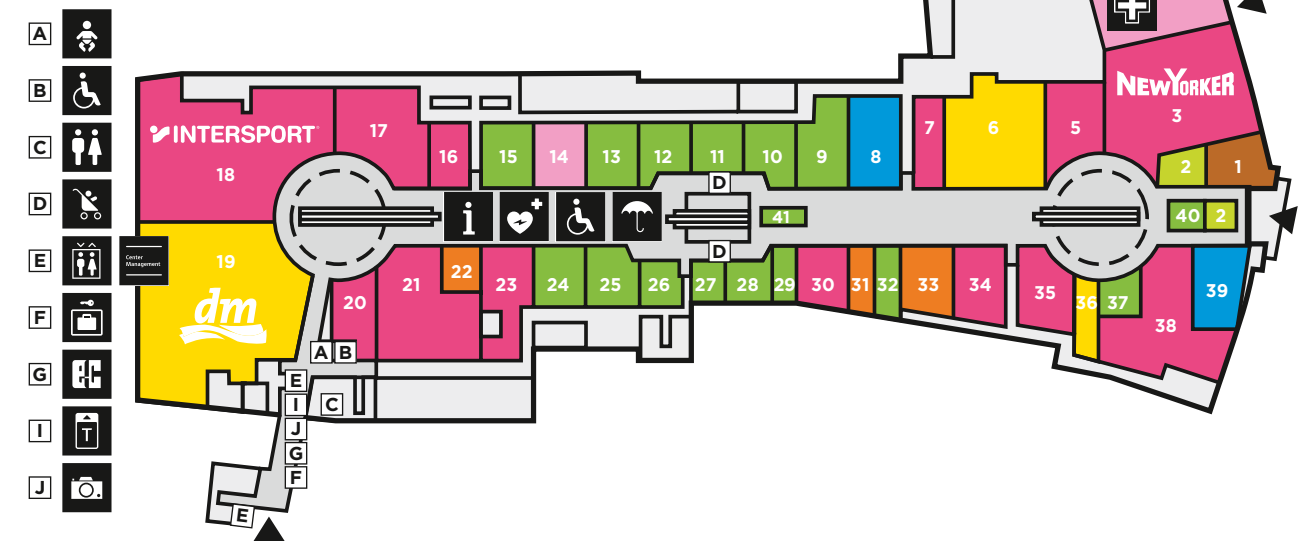

ERDGESCHOSS

Ground floor

Vorwahl 0385/

MODE / SPORT FASHION / SPORTSWEAR	SCHMUCK / UHREN JEWELLERY / WATCHES	LEBENSMITTEL / GASTRONOMIE GROCERIES / RESTAURANTS	BLUMEN FLOWERS
3 New Yorker 5 51 56 26 5 Orsay 5 81 02 86 7 Promod 2 07 98 89 16 Tally Weijl 5 51 57 60 17 Only 59 18 63 00 18 Intersport Rossow 5 81 44 25 20 Superdry 77 88 62 64 21 Vero Moda / Jack & Jones 5 21 94 40 23 edc 2 02 65 15 30 engbers 5 11 96 58 34 Koltzer Herrenmoden 5 57 20 77 35 Street One 2 08 89 65 38 Esprit 5 75 69 49 11	22 SIX 5 11 96 37 31 Pandora 59 36 39 60 33 Juwelier Christ 5 57 26 30 GESUNDHEIT HEALTH 4 Apotheke am Marienplatz 5 98 34 3 14 Vitalia Reformhaus 5 63 52 7 BEAUTY / DROGERIE BEAUTY / DRUGSTORE 19 dm-drogerie markt 6 Douglas 5 57 40 59 36 Rituals 39 39 10 23 OPTIK OPTICIAN 8 Fielmann 51 27 19 39 Optiker Bode 5 57 21 60	9 Nordsee 5 81 22 20 10 McDonald's 5 57 79 55 11 dean&david (ab Herbst) 12 Bäckerei von Allwörden 5 81 26 73 13 Fleischerei Rupnow 5 57 17 31 15 Tchibo 5 57 25 18 24 Stadtbäckerei Junge 5 57 24 42 25 Thang Long 0172 / 3 09 31 90 26 Mecklenburger Landpute 5 81 36 15 27 Asia Hung 5 57 17 22 28 Ciao Bella 20 05 62 46 29 Teehaus Schwerin 5 81 44 30 32 Hussel 5 57 27 17 37 Arko 5 81 10 11 40 Eisbar Venezia 5 57 16 83 41 Fränkis Körri 0176 / Braatwurscht 93 10 31 26	2 Blume 2000 5 57 26 17 TABAK / LOTTO NEWSAGENT / LOTTERY 1 Wolsdorff 5 57 24 76 DIENSTLEISTUNG SERVICES G EC-Geldautomat International J Fotofix